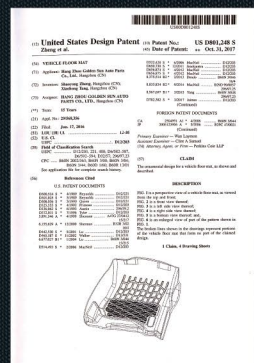

Postal Code: 311101

www.kinfor4x4.cn

TRUCK ACCESSORIES

KINFOR[®]

BUILD YOUR TRUCK RIDE WITH COOL ACCESSORIES

HANGZHOU GOLDEN SUN AUTOPARTS CO.,LTD

Company Introduction

HANGZHOU GOLDEN SUN AUTOPARTS CO.LTD was established in 2004. It is a large-scale industrial and trade enterprise integrating R&D, production and sales.