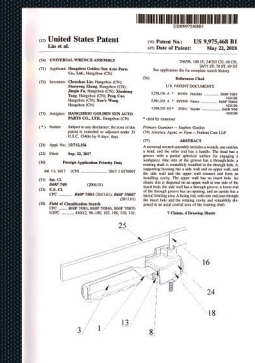

HANGZHOU GOLDEN SUN AUTOPARTS CO.LTD was established in 2004. It is a large-scale industrial and trade enterprise integrating R&D, production and sales.

The main produces are pickup truck tonneau covers, fender flares and floor mats for Ford, Dodge, Toyota, Nissan and Chevrolet.

Products are mainly sold to North America, South America, Europe, Middle East, Southeast Asia and other global markets.

With impeccable quality and excellent cost control, we have won wide acclaim from our customers, winning the unanimous favor of customers and long-term cooperation.

Companies adhering to the "quality create value" business philosophy, make every products perfect, and create value for customers, employees, and company.