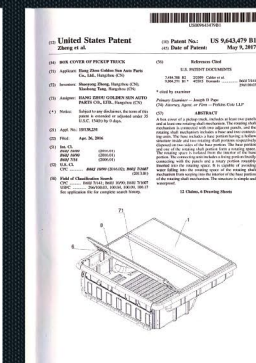

Postal Code: 311101

www.kinfor4x4.cn

TRUCK ACCESSORIES

KINFOR[®]

BUILD YOUR TRUCK RIDE WITH COOL ACCESSORIES

HANGZHOU GOLDEN SUN AUTOPARTS CO.,LTD

Company Introduction

HANGZHOU GOLDEN SUN AUTOPARTS CO.LTD was established in 2004. It is a large-scale industrial and trade enterprise integrating R&D, production and sales.