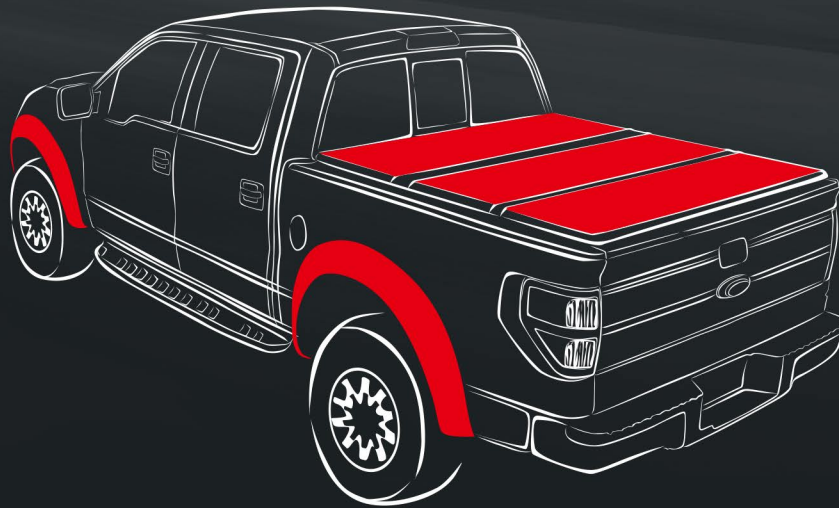

TRUCK ACCESSORIES

HANGZHOU GOLDEN SUN AUTOPARTS CO.,LTD

Contact Person: Stone Xu (Foreign Trade Director)

Telephone: 0086-571-26238568

Mob: 0086-15168426738

E-mail: stone.xu@goldensunautoparts.com

Add: No. 603-1, Kangxin Road, Tangqi Town, Linping District, Hangzhou City, Zhejiang Province, China.

Postal Code: 311101

www.kinfor4x4.cn